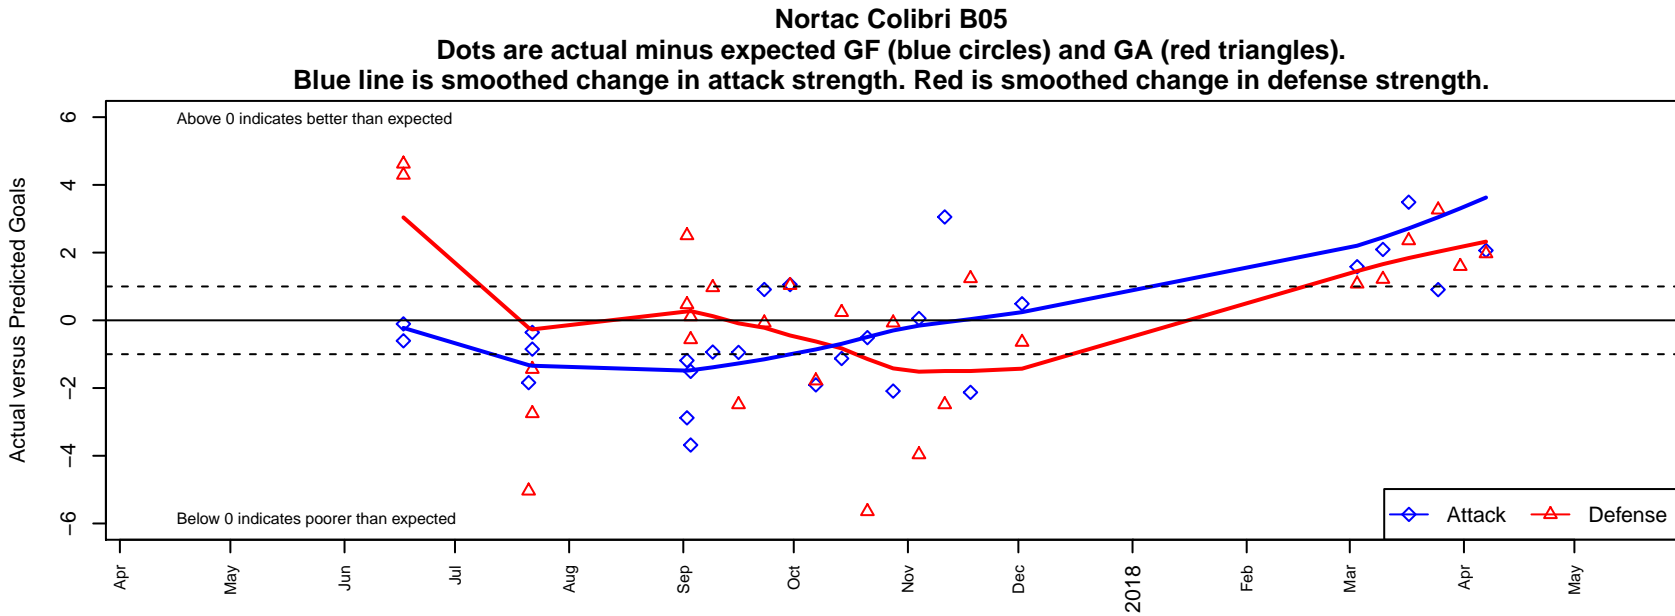

**attack and defense variance (black dot)
relative to other teams
and top 10 in region**

**attack and defense rating
relative to others at age
and all opponents in last 13 months**

Nortac Colibri B05

North Tacoma SC
Tacoma, WA
B05 total strength=867
attack=2.21 defense=0.72
fall league = NPSL DIVISION 1 (05) U13
spr league = Spr NPSL (05) Div 1 U13
notes= Jose Ramos 2016

alt names used:
Colibri BU13
Colibri BU13
Colibri BU13
Nortac Colibri B05 Jose
Nortac Colibri B05 Jose

Venues played:
2017 Starfire Spring Classic BU13 Gold
2017 Sounders FC Cup BU13 Gold
2017 Labor Day Cup BU13 Silver
2017 NPSL DIVISION 1 (05) U13
2017 Spr NPSL (05) Division 1 U13